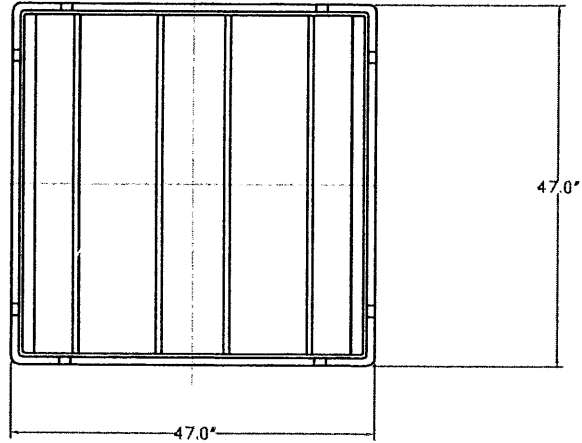

This drawing may not be used for any purpose other than by the owner. The drawing and design are property of Rotonics Manufacturing, Inc. All dimensions shown are outside part dimensions in inches, and may vary due to material shrinkage. Specifications are subject to change without notice. Gallons and weights are approximate only.

# BV-37 VERSA BIN

DRAWN BY	DATE	SCALE	DWG. No.	REV.
Chicago	5/24/02	None		