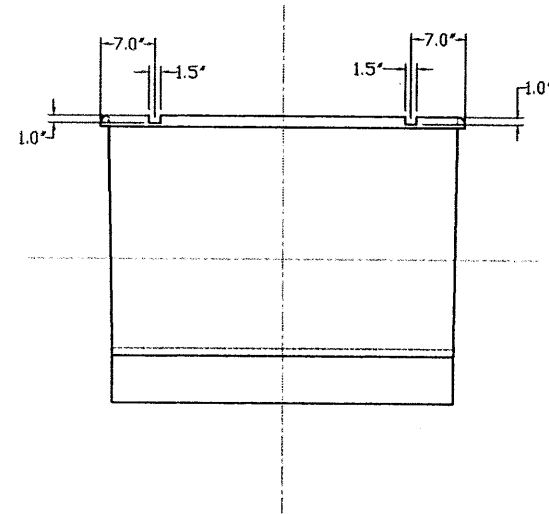

This drawing may not be used for any purpose other than by the owner. The drawing and design are property of Rotonics Manufacturing, Inc. All dimensions shown are outside part dimensions in inches, and may vary due to material shrinkage. Specifications are subject to change without notice. Gallons and weights are approximate only.

# BV-37 VERSA BIN

DRAWN BY	DATE	SCALE	DWG. No.	REV.
Chicago	5/24/02	None		