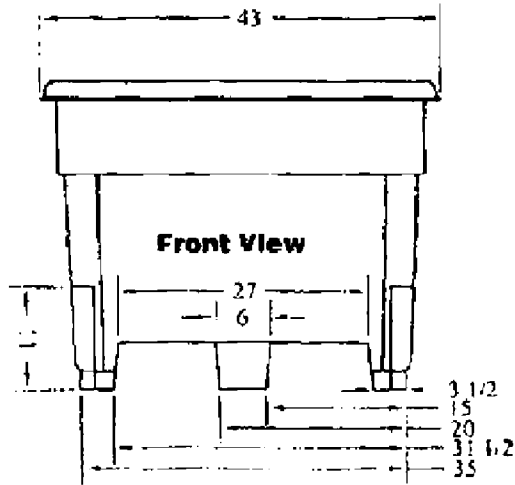

Top View

Front View

Side View

RMI-T
3024 S. I-35
Gainesville, Texas 76240
Phone: 940-668-8596

This drawing may not be used for any purpose other than by the owner. The drawing and design are property of Rotonics Manufacturing, Inc. All dimensions shown are outside part dimensions in inches, and may vary due to material shrinkage. Specifications are subject to change without notice. Gallons and weights are approximate only.

Rotonics Manufacturing Inc.
www.rotonics.com

BVW-35

DRAWN BY	DATE	SCALE	DWG. NO.	REV.
Texas	5/15/02			