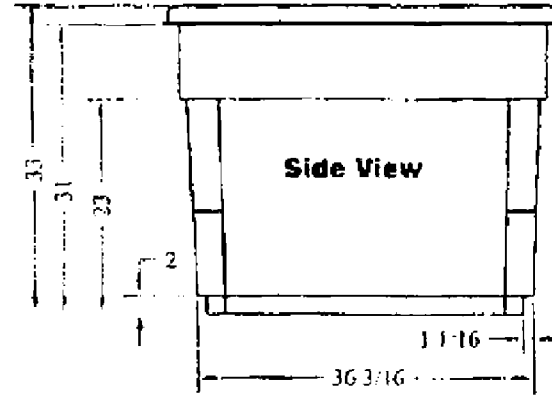

Top View

Front View

Side View

RMI-T
3024 S. I-35
Gainesville, Texas 76240
Phone: 940-668-8596

This drawing may not be used for any purpose other than by the owner. The drawing and design are property of Rotonics Manufacturing, Inc. All dimensions shown are outside part dimensions in inches, and may vary due to material shrinkage. Specifications are subject to change without notice. Gallons and weights are approximate only.