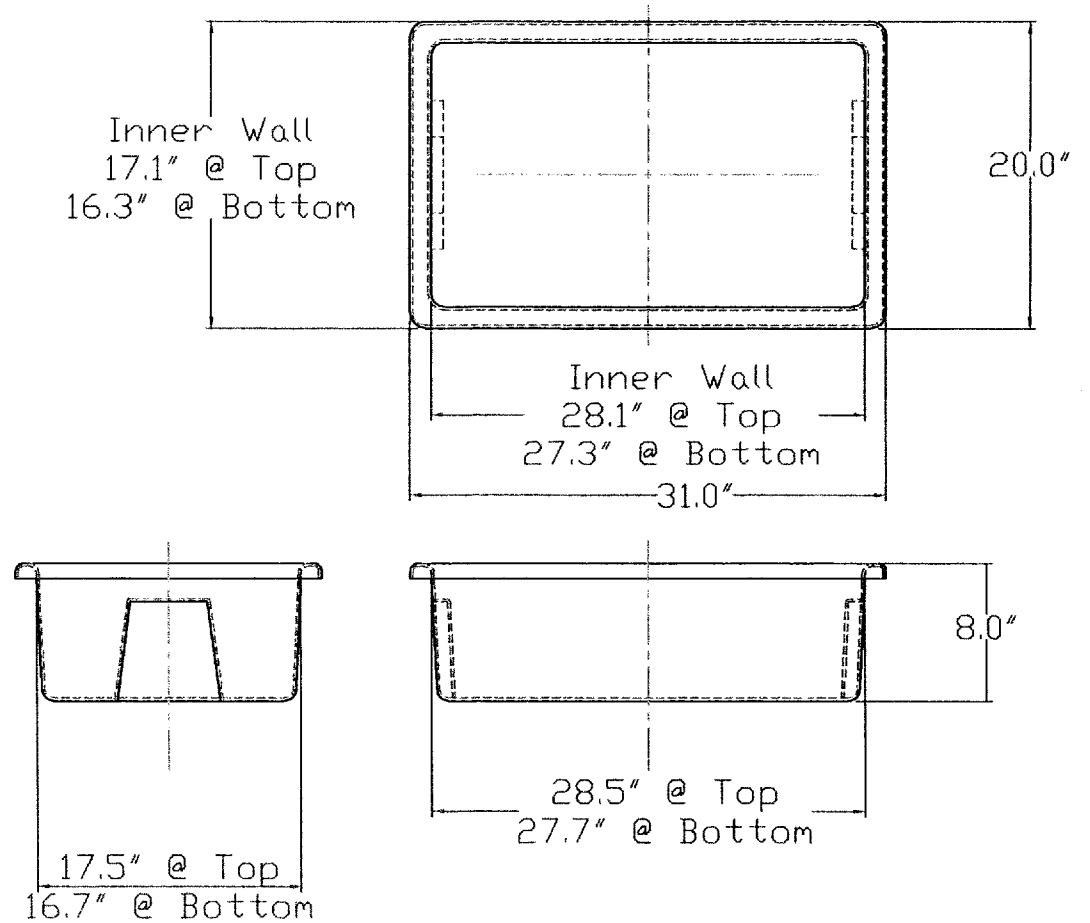

LID

BOTTOM

RMI-C
736 Birginal Drive
Bensenville, Illinois 60106
Phone: 630-773-9510

This drawing may not be used for any purpose other than by the owner. The drawing and design are property of Rotonics Manufacturing, Inc. All dimensions shown are outside part dimensions in inches, and may vary due to material shrinkage. Specifications are subject to change without notice. Gallons and weights are approximate only.