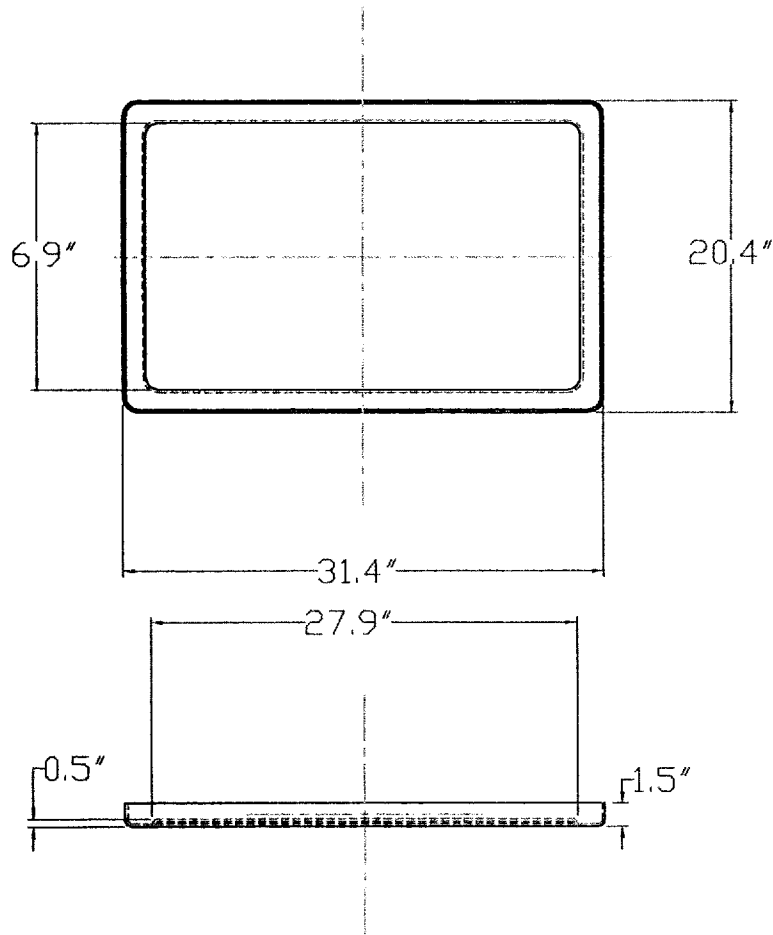

LID

BOTTOM

RMI-C
736 Birginal Drive
Bensenville, Illinois 60106
Phone: 630-773-9510

This drawing may not be used for any purpose other than by the owner. The drawing and design are property of Rotonics Manufacturing, Inc. All dimensions shown are outside part dimensions in inches, and may vary due to material shrinkage. Specifications are subject to change without notice. Gallons and weights are approximate only.