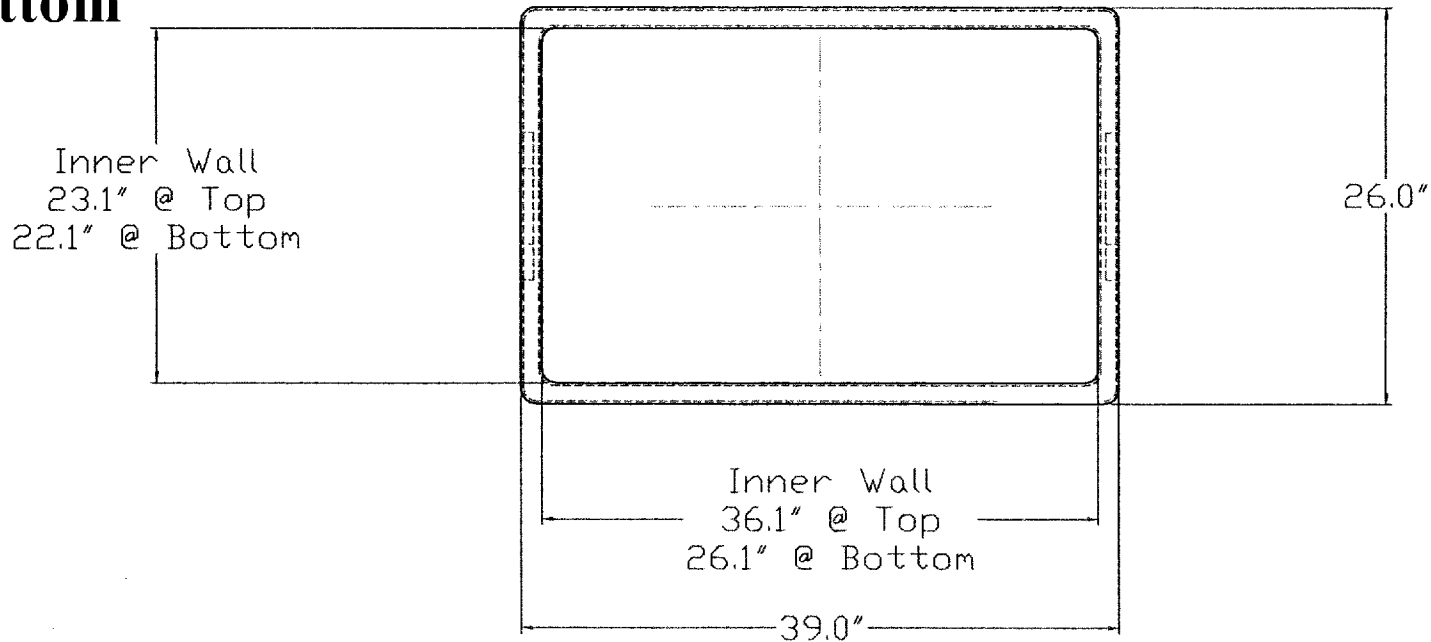

Bottom

RMI-C
736 Birginal Drive
Bensenville, Illinois 60106
Phone: 630-773-9510

This drawing may not be used for any purpose other than by the owner. The drawing and design are property of Rotonics Manufacturing, Inc. All dimensions shown are outside part dimensions in inches, and may vary due to material shrinkage. Specifications are subject to change without notice. Gallons and weights are approximate only.