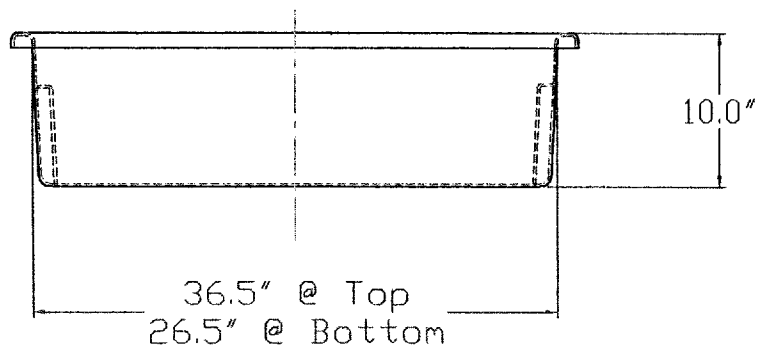

Bottom

RMI-C
736 Birginal Drive
Bensenville, Illinois 60106
Phone: 630-773-9510

This drawing may not be used for any purpose other than by the owner. The drawing and design are property of Rotonics Manufacturing, Inc. All dimensions shown are outside part dimensions in inches, and may vary due to material shrinkage. Specifications are subject to change without notice. Gallons and weights are approximate only.