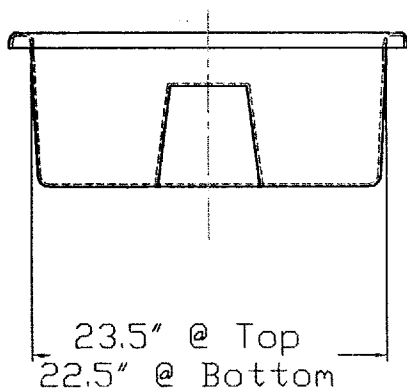

Bottom

RMI-C
736 Birginal Drive
Bensenville, Illinois 60106
Phone: 630-773-9510

This drawing may not be used for any purpose other than by the owner. The drawing and design are property of Rotonics Manufacturing, Inc. All dimensions shown are outside part dimensions in inches, and may vary due to material shrinkage. Specifications are subject to change without notice. Gallons and weights are approximate only.